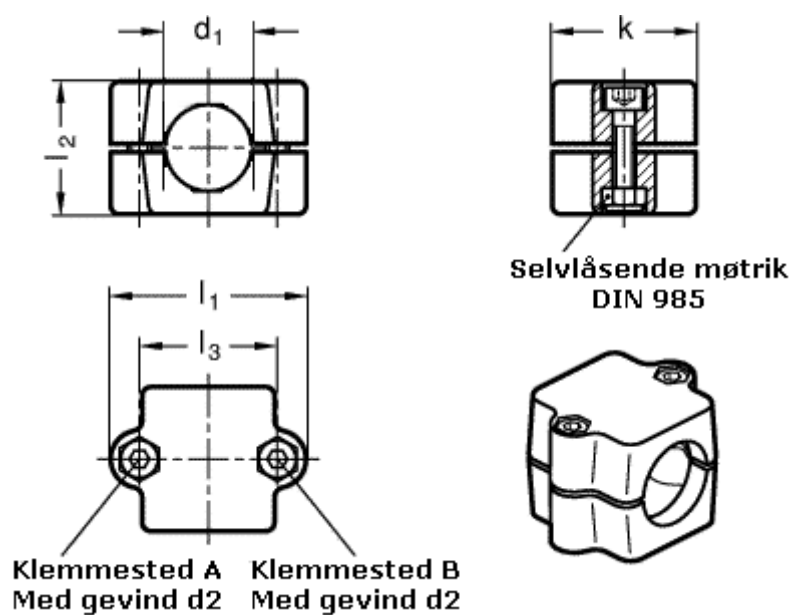

Article number: 20241B50422SW
Description: E+G Tube connector
GN 241-B50-42-SW

Measures

d1 = 50
d2 = M10
k = 76
l1 = 98
l2 = 70
l3 = 73